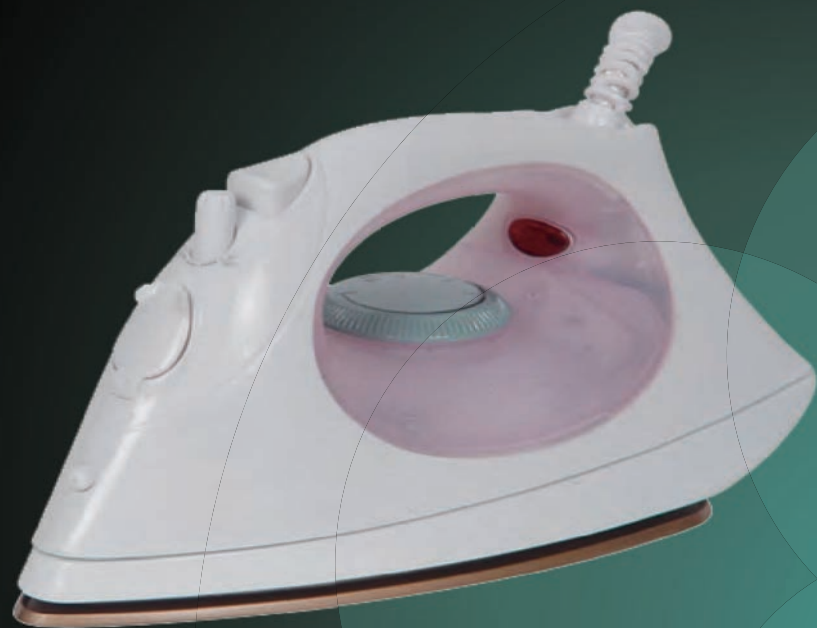

# Steam Iron

PSI-602

MADE IN CHINA

## Specifications

Adjustable temperature of all kinds of fabrics

Adjustable steam

Max amount of steam : 8-20g/min

Water spray  $\geq$  0.2g/time

120ml capacity of water tank

Steam & spray function

Minimum Quantity : 3000pcs

## Specifications

Adjustable temperature for all kinds of fabrics

Continuous adjustable steam

230V, 1800W

Burst of steam is 0.4-0.7g/time

Vertical steam 0.4-0.7g/time

Water spray is 0.3-0.6g/time

Anti-calc and anti-drip feature