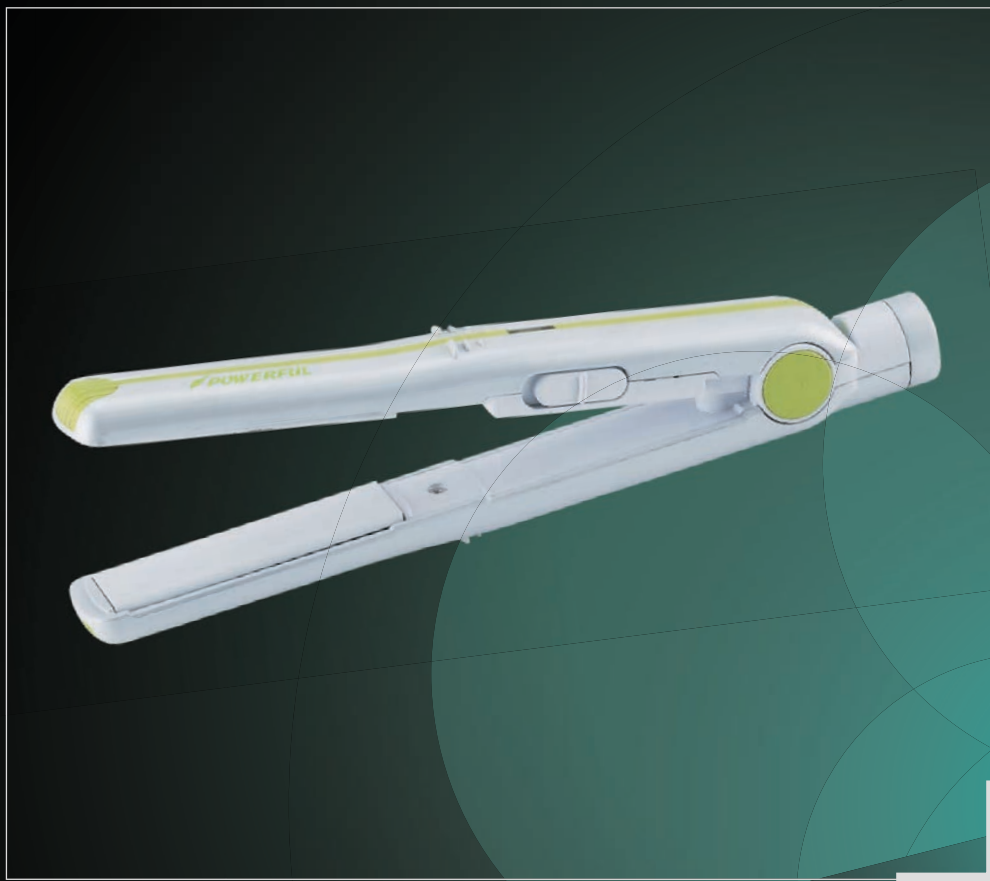

Hair straightener

PHS-0429

Specifications

- MINI HAIR STRAIGHTENER
- LED POWER INDICATOR
- ON/OFF SWITCH
- CERAMIC COATING PLATES

MADE IN CHINA